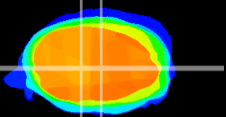

Coronal

Sagittal-R

Sagittal-L

ViBrism: CX13955
Horizontal

MVe