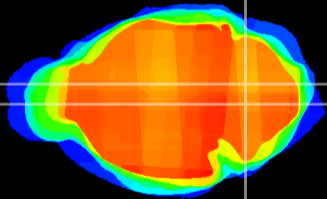

Coronal

Sagittal-R

Sagittal-L

ViBrism: CX13955
Horizontal

MVe