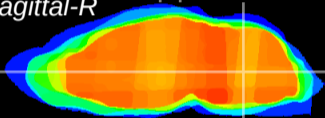

Coronal

Sagittal-R

Sagittal-L

ViBrism: CX13955
Horizontal

MVe