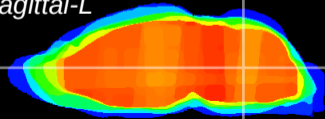

Coronal

Sagittal-R

Sagittal-L

ViBrism: CX13955
Horizontal

MVe