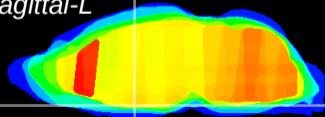

Coronal

Sagittal-R

Sagittal-L

ViBrism: CX13956  
Horizontal

SCN