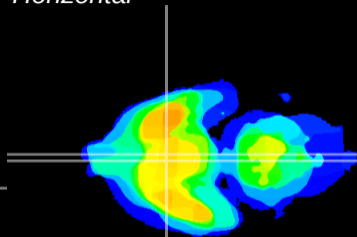

Coronal

Sagittal-R

Sagittal-L

ViBrism: CX13956  
Horizontal

SCN