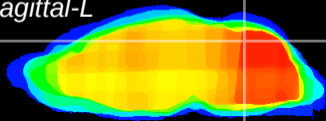

Coronal

Sagittal-R

Sagittal-L

ViBrism: CX14547
Horizontal

Cb vermis