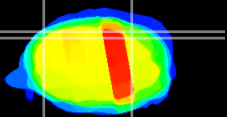

Coronal

Sagittal-R

Sagittal-L

ViBrism: CX14877
Horizontal

Cb lobe