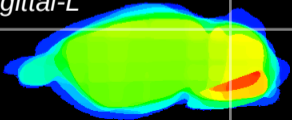

Coronal

Sagittal-R

Sagittal-L

ViBrism: CX14877
Horizontal

Cb lobe