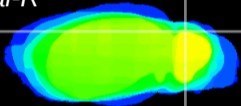

Coronal

Sagittal-R

Sagittal-L

ViBrism: CX14877
Horizontal

Cb lobe