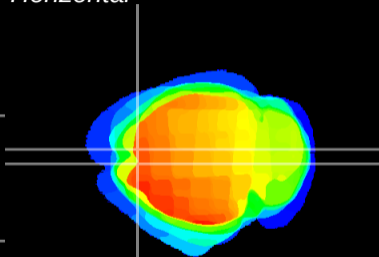

Coronal

Sagittal-R

Sagittal-L

ViBriSM: CX15721
Horizontal

Cx motor