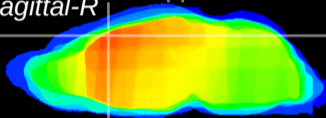

Coronal

Sagittal-R

Sagittal-L

ViBriSM: CX15721
Horizontal

Cx motor