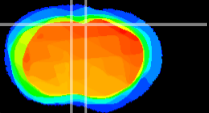

Coronal

Sagittal-R

Sagittal-L

ViBriSM: CX15721
Horizontal

Cx motor