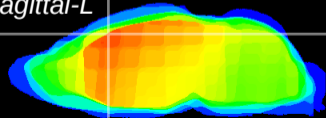

Coronal

Sagittal-R

Sagittal-L

ViBriSM: CX15721
Horizontal

Cx motor