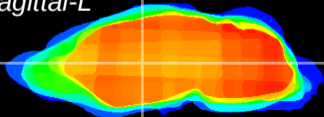

Coronal

Sagittal-R

Sagittal-L

ViBriSM: CX15924
Horizontal

VA/VL