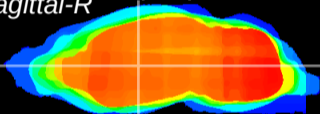

Coronal

Sagittal-R

Sagittal-L

ViBriSM: CX15924
Horizontal

VA/VL