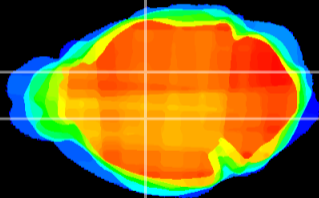

Coronal

Sagittal-R

Sagittal-L

ViBriSM: CX15924
Horizontal

VA/VL