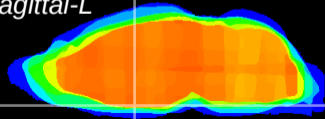

Coronal

Sagittal-R

Sagittal-L

ViBrism: CX16315
Horizontal

SCN