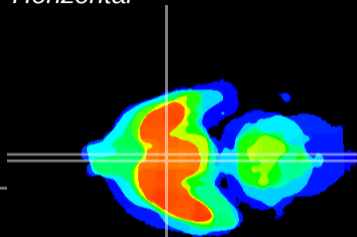

Coronal

Sagittal-R

Sagittal-L

ViBrism: CX16315
Horizontal

SCN