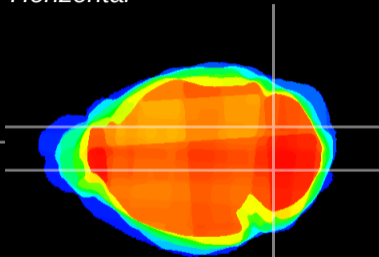

*Coronal*

*Sagittal-R*

*Sagittal-L*

ViBrism: CX16425  
*Horizontal*

Cb nucleus