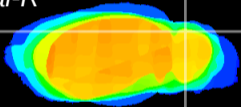

Coronal

Sagittal-R

Sagittal-L

ViBrism: CX16741
Horizontal

Cb lobe