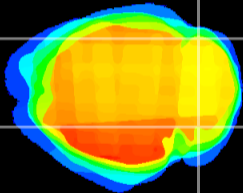

Coronal

Sagittal-R

Sagittal-L

ViBrism: CX16741
Horizontal

Cb lobe