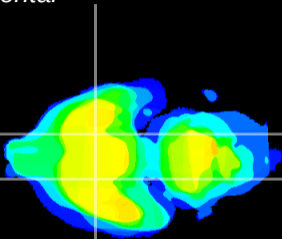

Coronal

Sagittal-R

Sagittal-L

ViBrism: CX17697
Horizontal

S0