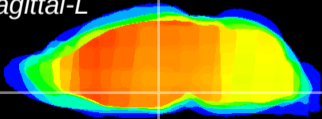

Coronal

Sagittal-R

Sagittal-L

ViBrism: CX17699
Horizontal

DM