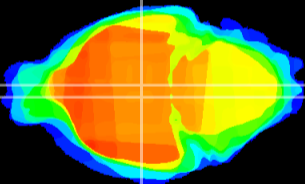

Coronal

Sagittal-R

Sagittal-L

ViBrism: CX17699
Horizontal

DM