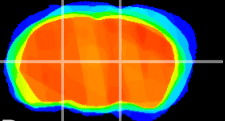

Coronal

Sagittal-R

Sagittal-L

ViBrism: CX18244
Horizontal

VPM/VPL