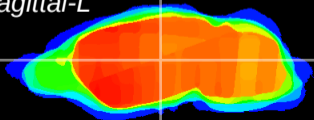

Coronal

Sagittal-R

Sagittal-L

ViBrism: CX18244
Horizontal

VPM/VPL