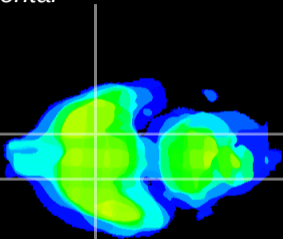

Coronal

Sagittal-R

Sagittal-L

ViBrism: CX19674
Horizontal

S0