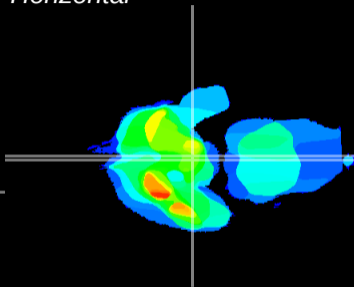

Coronal

Sagittal-R

Sagittal-L

ViBrism: CX19702
Horizontal

ME