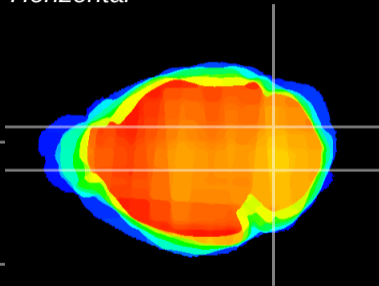

Coronal

Sagittal-R

Sagittal-L

ViBrism: CX20237
Horizontal

Cb nucleus