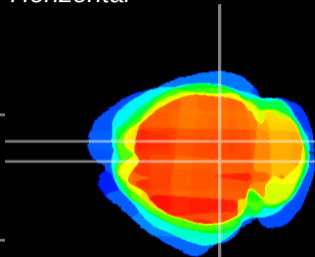

Coronal

Sagittal-R

Sagittal-L

ViBrism: CX20592
Horizontal

SC