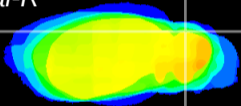

Coronal

Sagittal-R

Sagittal-L

ViBrism: CX20639
Horizontal

Cb lobe