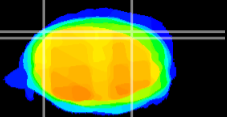

Coronal

Sagittal-R

Sagittal-L

ViBrism: CX20639
Horizontal

Cb lobe