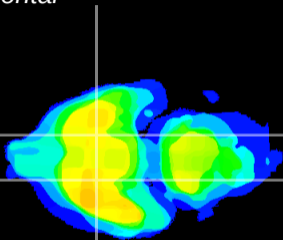

Coronal

Sagittal-R

Sagittal-L

ViBrism: CX20753
Horizontal

S0