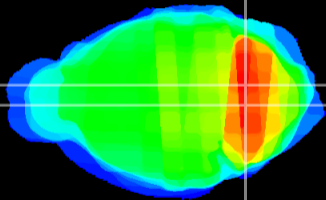

Coronal

Sagittal-R

Sagittal-L

ViBrism: CX21449
Horizontal

MVe