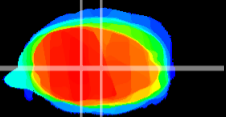

Coronal

Sagittal-R

Sagittal-L

ViBrism: CX21449
Horizontal

MVe