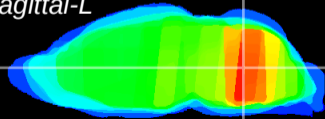

Coronal

Sagittal-R

Sagittal-L

ViBrism: CX21449
Horizontal

MVe