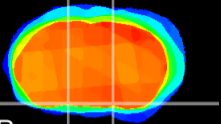

Coronal

Sagittal-R

Sagittal-L

ViBrism: CX21572
Horizontal

S0