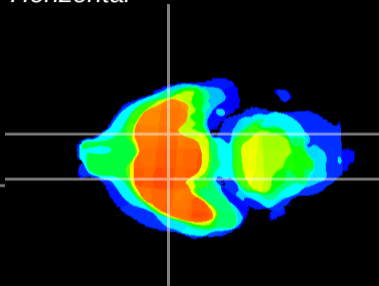

Coronal

Sagittal-R

Sagittal-L

ViBrism: CX21572
Horizontal

S0