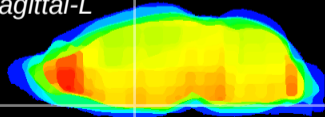

Coronal

Sagittal-R

Sagittal-L

ViBriSM: CX21573
Horizontal

SCN