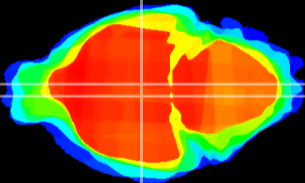

Coronal

Sagittal-R

Sagittal-L

ViBrism: CX21938
Horizontal

DM