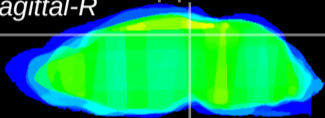

Coronal

Sagittal-R

Sagittal-L

ViBrism: CX22030
Horizontal

SC