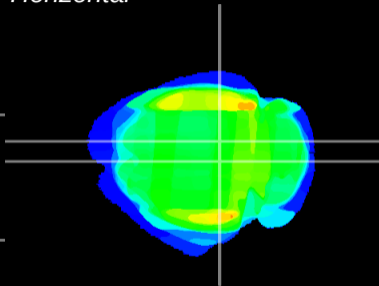

Coronal

Sagittal-R

Sagittal-L

ViBrism: CX22030
Horizontal

SC