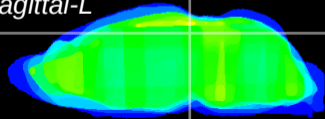

Coronal

Sagittal-R

Sagittal-L

ViBrism: CX22030
Horizontal

SC