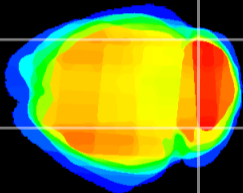

Coronal

Sagittal-R

Sagittal-L

ViBrism: CX22354
Horizontal

Cb lobe