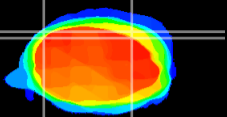

Coronal

Sagittal-R

Sagittal-L

ViBrism: CX22354
Horizontal

Cb lobe