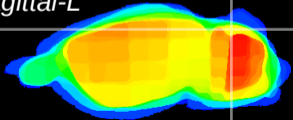

Coronal

Sagittal-R

Sagittal-L

ViBrism: CX22354
Horizontal

Cb lobe