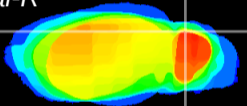

Coronal

Sagittal-R

Sagittal-L

ViBrism: CX22354
Horizontal

Cb lobe