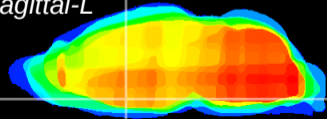

Coronal

Sagittal-R

Sagittal-L

ViBrism: CX22393
Horizontal

MPA