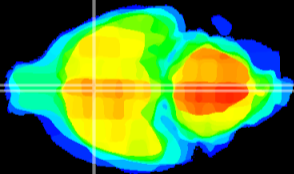

Coronal

Sagittal-R

Sagittal-L

ViBrism: CX22393
Horizontal

MPA