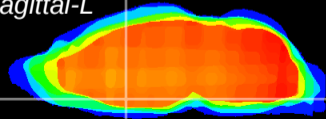

Coronal

Sagittal-R

Sagittal-L

ViBriSM: CX22570
Horizontal

MPA