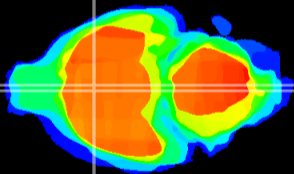

Coronal

Sagittal-R

Sagittal-L

ViBriSM: CX22570
Horizontal

MPA