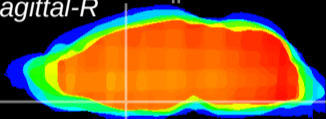

Coronal

Sagittal-R

Sagittal-L

ViBriSM: CX22570
Horizontal

MPA