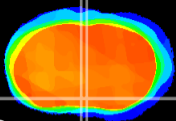

Coronal

Sagittal-R

Sagittal-L

ViBriSM: CX22570
Horizontal

MPA