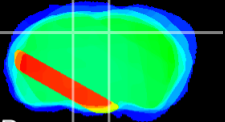

Coronal

Sagittal-R

Sagittal-L

ViBrism: CX22591
Horizontal

CA1