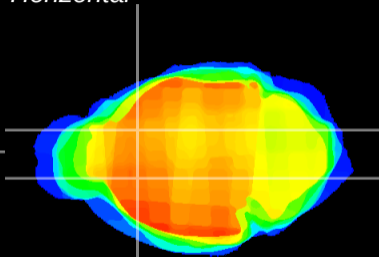

Coronal

Sagittal-R

Sagittal-L

ViBriSM: CX22867
Horizontal

CPU medial