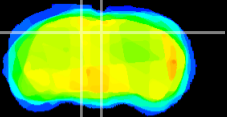

Coronal

Sagittal-R

Sagittal-L

ViBrism: CX23110
Horizontal

SC