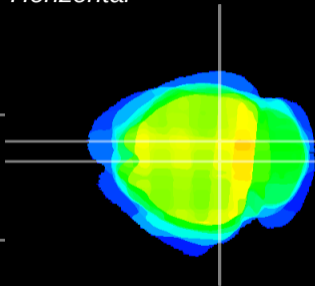

Coronal

Sagittal-R

Sagittal-L

ViBrism: CX23110
Horizontal

SC