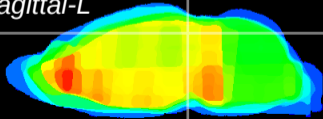

Coronal

Sagittal-R

Sagittal-L

ViBrism: CX23110
Horizontal

SC