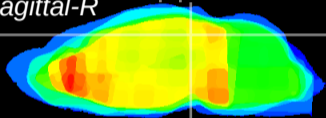

Coronal

Sagittal-R

Sagittal-L

ViBrism: CX23110
Horizontal

SC