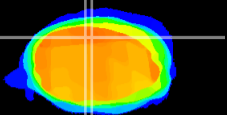

Coronal

Sagittal-R

Sagittal-L

ViBrism: CX23708
Horizontal

Cb vermis