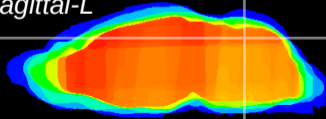

Coronal

Sagittal-R

Sagittal-L

ViBrism: CX23708
Horizontal

Cb vermis