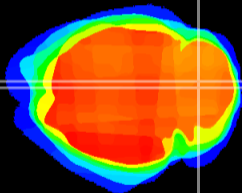

Coronal

Sagittal-R

Sagittal-L

ViBrism: CX23708
Horizontal

Cb vermis