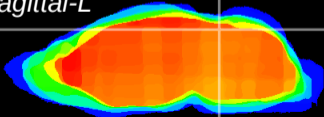

Coronal

Sagittal-R

Sagittal-L

ViBrism: CX24324  
Horizontal

IC