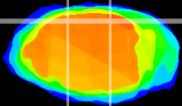

Coronal

Sagittal-R

Sagittal-L

ViBrism: CX24324  
Horizontal

IC