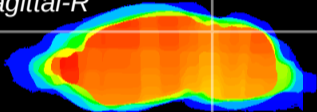

Coronal

Sagittal-R

Sagittal-L

ViBrism: CX24324  
Horizontal

IC