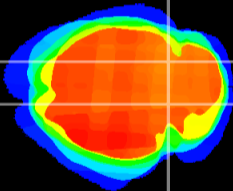

Coronal

Sagittal-R

Sagittal-L

ViBrism: CX24324  
Horizontal

IC