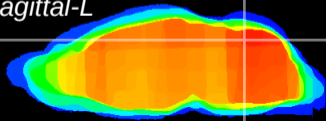

Coronal

Sagittal-R

Sagittal-L

ViBrism: CX24648
Horizontal

Cb vermis