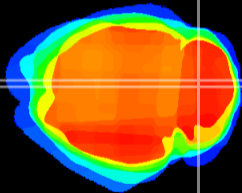

Coronal

Sagittal-R

Sagittal-L

ViBrism: CX24648
Horizontal

Cb vermis