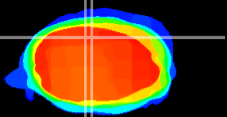

Coronal

Sagittal-R

Sagittal-L

ViBrism: CX24648
Horizontal

Cb vermis