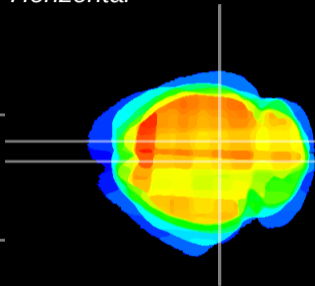

Coronal

Sagittal-R

Sagittal-L

ViBrism: CX25489
Horizontal

SC