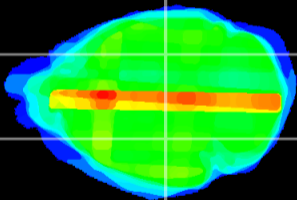

Coronal

Sagittal-R

Sagittal-L

ViBrism: CX26768
Horizontal

LG