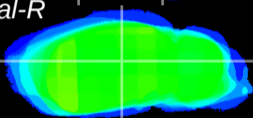

Coronal

Sagittal-R

Sagittal-L

ViBrism: CX26768
Horizontal

LG