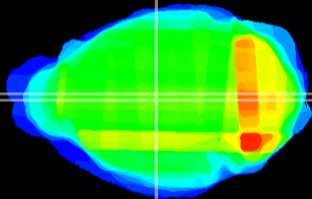

Coronal

Sagittal-R

Sagittal-L

ViBrism: CX26976
Horizontal

MD