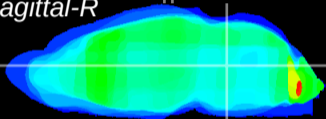

Coronal

Sagittal-R

Sagittal-L

ViBrism: CX30714
Horizontal

Tg