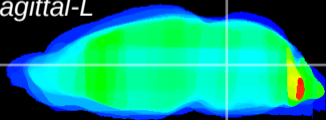

Coronal

Sagittal-R

Sagittal-L

ViBrism: CX30714
Horizontal

Tg