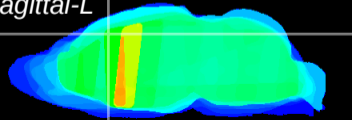

Coronal

Sagittal-R

Sagittal-L

ViBris: CX32080  
Horizontal

Cx motor