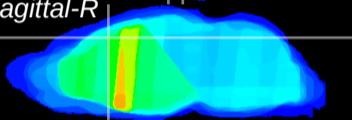

Coronal

Sagittal-R

Sagittal-L

ViBris: CX32080  
Horizontal

Cx motor