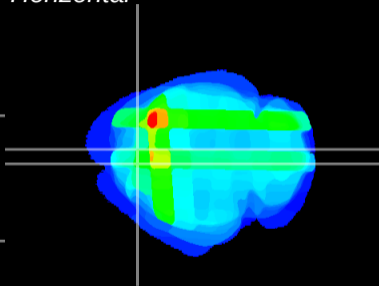

Coronal

Sagittal-R

Sagittal-L

ViBris: CX32080  
Horizontal

Cx motor