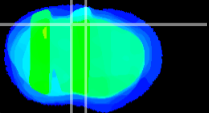

Coronal

Sagittal-R

Sagittal-L

ViBris: CX32080  
Horizontal

Cx motor