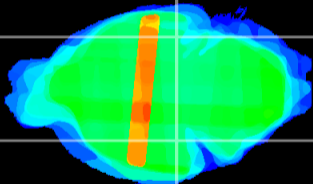

Coronal

Sagittal-R

Sagittal-L

ViBrism: CX35301
Horizontal

ventral S