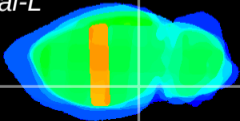

Coronal

Sagittal-R

Sagittal-L

ViBrism: CX35301
Horizontal

ventral S