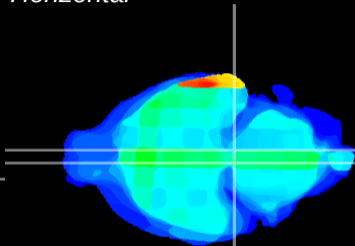

Coronal

Sagittal-R

Sagittal-L

ViBrism: CX35491
Horizontal

Pn